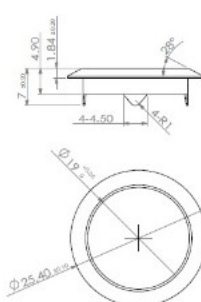

PRODUCT SHEET

Description:

Rim Lock 850, $\varnothing 19 \times 22 \text{mm}$, Drawer, Alu Finish, MK SISO

Item number:

14.01.047-0

Units	Box	Carton	HS Code	Barcode
Pcs.	12	240	8301300000	
				5704866032193