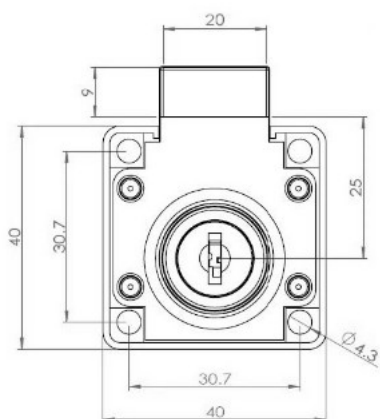

PRODUCT SHEET

Description:

Rim Lock 850, $\varnothing 19 \times 22 \text{mm}$, Drawer, Alu Finish, MK SISO

Item number:

14.01.047-0

Units	Box	Carton	HS Code	Barcode
Pcs.	12	240	8301300000	
				5704866032193