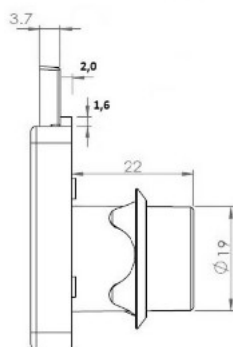

PRODUCT SHEET

Description:

Rim Lock 850, $\varnothing 19 \times 22 \text{mm}$, Drawer, Alu Finish, MK SISO

Item number:

14.01.047-0

Units	Box	Carton	HS Code	Barcode
Pcs.	12	240	8301300000	
				5704866032193